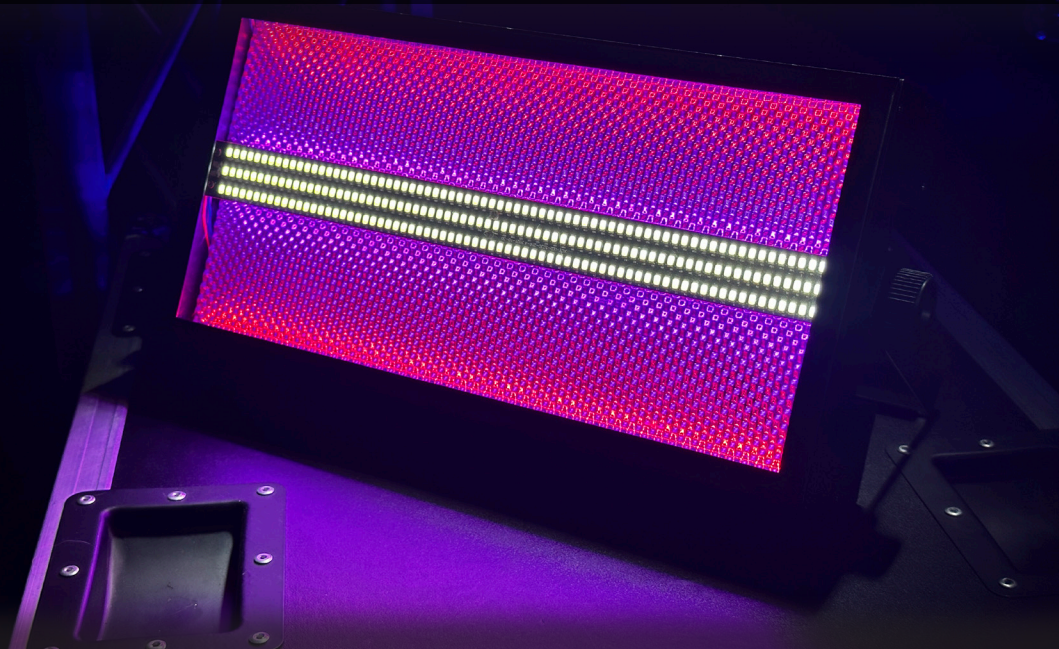

CONNECTIONS

- Powercon In/Out
- 3pin DMX In/Out

SPECIFICATIONS

- 20"W, 3.9"L, 11.8"H
- 19.8lbs
- 100-240v
- 640W Max Consumption
- 6x40W LED

CONTROL

- DMX18/32ch
- RDM

S3602 STROBE

LED | STROBE | EYE CANDY