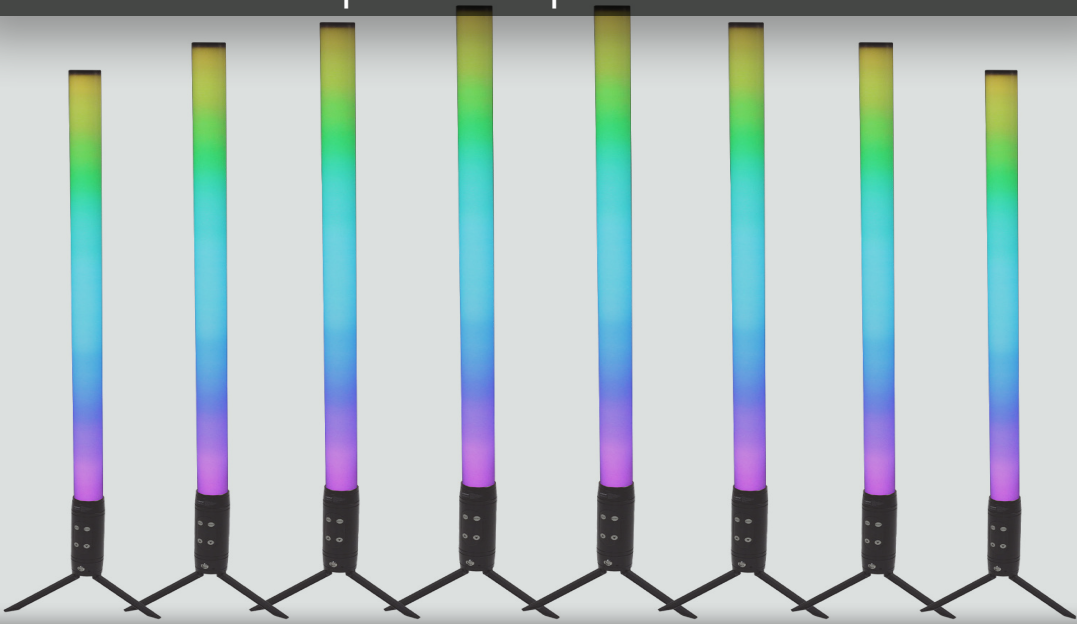

T360 LED TUBE

LED | WASH | EYE CANDY

FEATURES

- RGB Color Mixing
- 16 Pixel Sections
- 360° Soft Light
- Battery Powered
- Freestanding Tripod Stand
- Hanging Clamp
- Wireless Control Unit

CONNECTIONS

- Powercon In/Out
- 3pin + 5pin DMX In/Out
- Ethercon In/Out

SPECIFICATIONS

- 2"W, 2"L, 44.5"H
- 96pcs 5050 RGB LED
- 100-240v
- 200W Max Consumption
- 10hr Battery, 5hr Charge

CONTROL

- DMX 7/36/48ch
- Artnet
- IR Wireless
- App (LED LAMP)