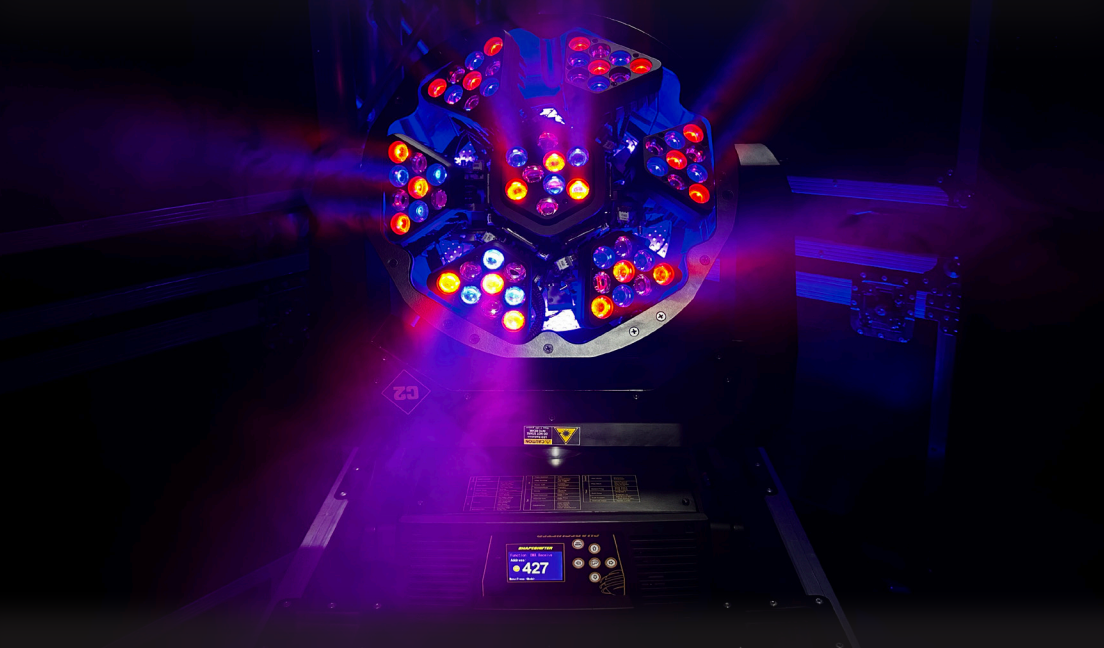

SHAPESHIFTER C2

MOVING LIGHT | WASH | FX

FEATURES

- RGB Color Mixing
- UV Reflector
- 16bit 630° Pan & 270° Tilt
- 7 “Pixel” Modules
- 6 Modules w/ 36° Pan & Tilt
- 10° Beam Per Module
- 15°-58° “Zoom”
- Electronic Dimmer + Strobe

CONNECTIONS

- Powercon In
- 3pin + 5pin DMX In/Out

SPECIFICATIONS

- 19.3”W, 12.7”L, 22.4”H
- 45lbs
- 63 x LED

CONTROL

- DMX 28/79ch
- RDM